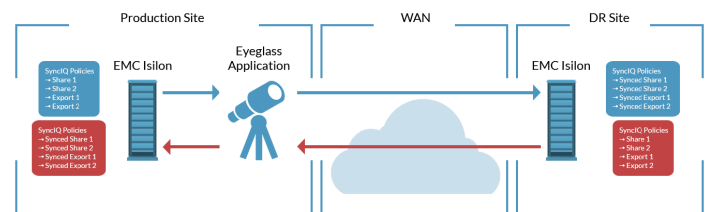

Proof of Concept Service Data Sheet

Superna DR Services ensures your data is ready for any Disaster

Testing DR solutions can be a challenge with production equipment and limited access to AD, DNS, hosts and clusters

Key Features

- Leverage our **experience** with over 10 years of File & Block storage DR testing
- Detailed End to end test plan simplifies superna eyeglass technology evaluation
- Use Superna Data Center remotely to execute test plan with Windows, Linux, Vmware hosts, AD and DNS with **full administration access**
- Test scenarios that are **not possible in your own IT environment** (cluster failure tests, AD failure, DNS failure, vmware host failure, Windows and Linux OS failures, WAN latency simulation)
- Rapid scenario setup, retest and **NO RISK** to your production environment